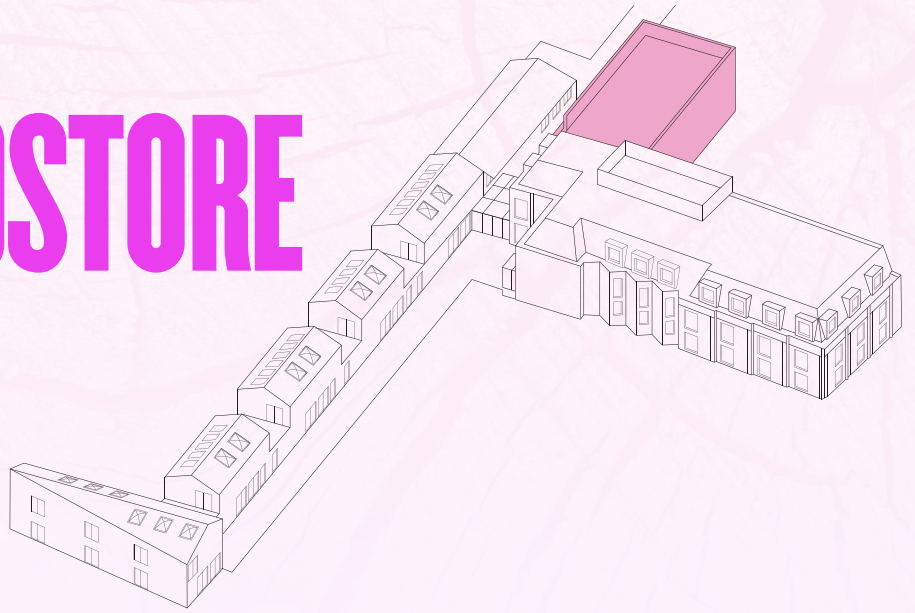

THE WOODSTORE

4,550 SQ FT

Ground

185.8 sq m / 2,000 sq ft

First Floor

236.9 sq m / 2,550 sq ft